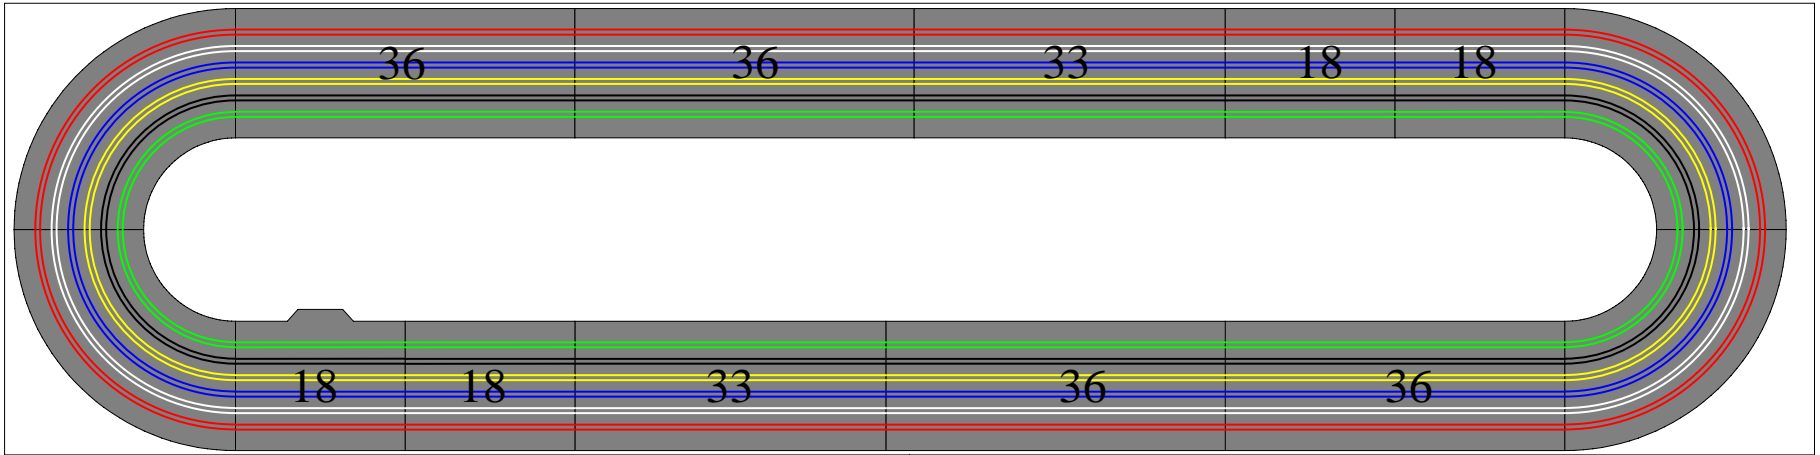

Manufactured by

6416-01

Table size: 4 x 16

STRAIGHTS

- 4) 36
- 2) 33
- 4) 18 (1 PWR)

TURNS

- 4) 90° 23R