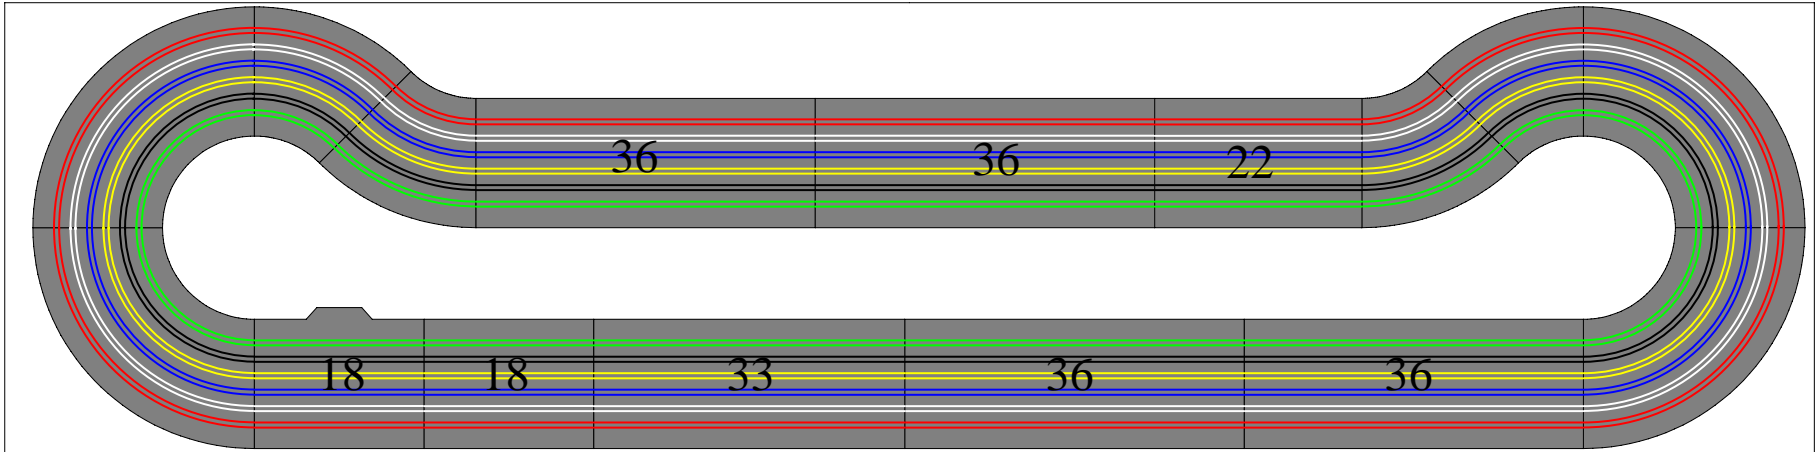

Manufactured by

6416-03

Table size: 4 x 16

STRAIGHTS

- 4) 36
- 1) 33
- 1) 22
- 2) 18 (1 PWR)

TURNS

- 4) 90° 23R
- 4) 45° 23R