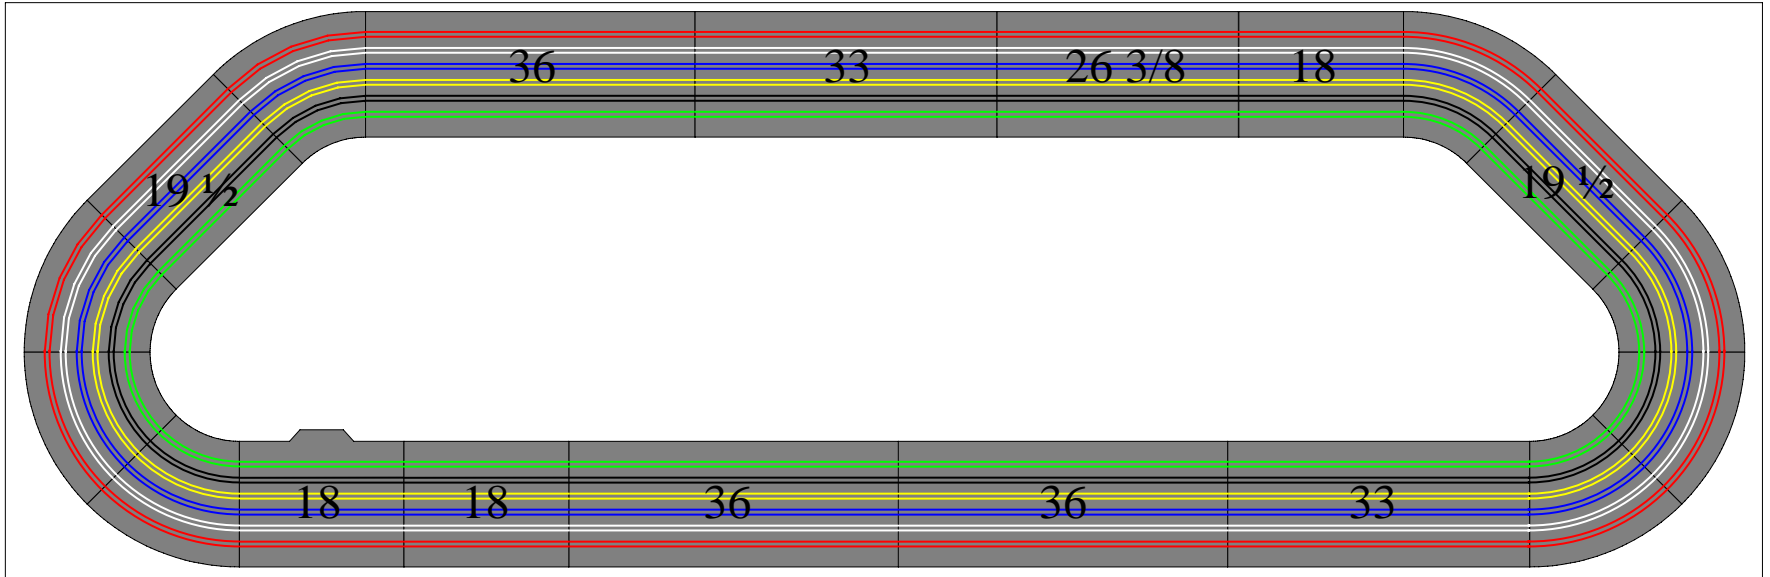

Manufactured by

6516-07

Table size: 5 x 16

STRAIGHTS

- 3) 36
- 2) 33
- 1) 26 3/8
- 2) 19 1/2
- 3) 18 (1 PWR)

TURNS

- 8) 45° 23R